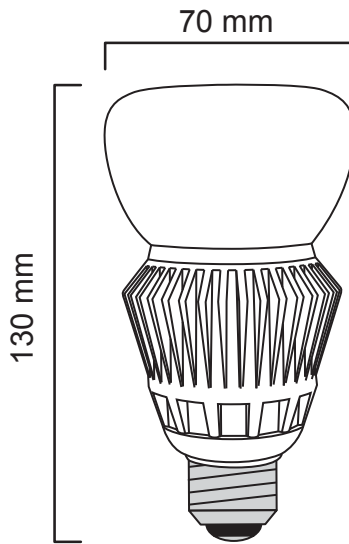

# A SERIES: A21 LED Light Bulb

### GENERAL INFORMATION

Item #	PLYC1395
Base Type	E26
Bulb Shape	A21
Avg Life (hours)	25,000
Dimmable	Yes
Weight	275 grams
Voltage	120V
Energy Star Certified	Yes

The Luminus A21 LED light bulb is another A series replacement option that is slightly larger than A19 bulbs and is the best replacement option for 100W A type bulbs.

### TECHNICAL CHARACTERISTICS

Color Designation	Daylight
Correlated Color Temperature	5000 K
Rated Luminous Flux (lm)	1600
Wattage	17w
Replaces	100
Luminous Efficiency	94 Lm/W
CRI	>80
Beam Angle	300°
Colour Consistency	7 steps
Line Frequency	5-60Hz
LLMF	70%