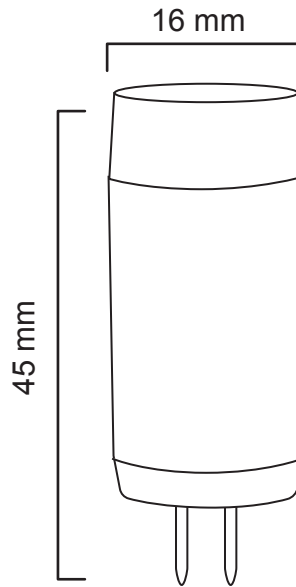

DECORATIVE: G4 LED Light Bulb

PRODUCT INFORMATION

GENERAL INFORMATION

Item #	PLYC1943
Base Type	G4 pin
Bulb Shape	G4
Avg Life (hours)	15,000
Dimmable	No
Weight	10 grams
Voltage	120V
Energy Star Certified	No

The Luminus LED G4 bulb is most commonly used in vanities, chandeliers, desk lamps and other specialty features. It provides a bright, white light (3000 K).

The 2.5 Watt Luminus G4 bulb is a natural replacement bulb for traditional 25 Watt G4 bulbs..

TECHNICAL CHARACTERISTICS

Color Designation	Bright White
Correlated Color Temperature	3000 K
Rated Luminous Flux (lm)	180
Wattage	2.5w
Replaces	25
Luminous Efficiency	72 Lm/W
CRI	>80
Beam Angle	150°
Colour Consistency	7 steps
Line Frequency	5-60Hz
LLMF	70%

This device complies with part 15 of the FCC Rules. Operation is subject to the following conditions: (1) This device may not cause harmful interference, and (2) this device must accept any interference received, including interference that may cause undesired operation.

DATA SUBJECT TO CHANGE WITHOUT NOTICE.
Trademarks are the property of Luminus® or their respective owners.
November 2014
1-877-333-0098
www.conglom.com/luminus