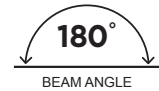

DECORATIVE: G9 LED Light Bulb

PRODUCT INFORMATION

GENERAL INFORMATION

Item #	PLYC1933
Base Type	G9 pin
Bulb Shape	G9
Avg Life (hours)	15,000
Dimmable	No
Weight	14.5 grams
Voltage	120V
Energy Star Certified	No

TECHNICAL CHARACTERISTICS

Color Designation	Bright White
Correlated Color Temperature	3000 K
Rated Luminous Flux (lm)	300
Wattage	3.5w
Replaces	35
Luminous Efficiency	86 Lm/W
CRI	>80
Beam Angle	180°
Colour Consistency	7 steps
Line Frequency	5-60Hz
LLMF	70%