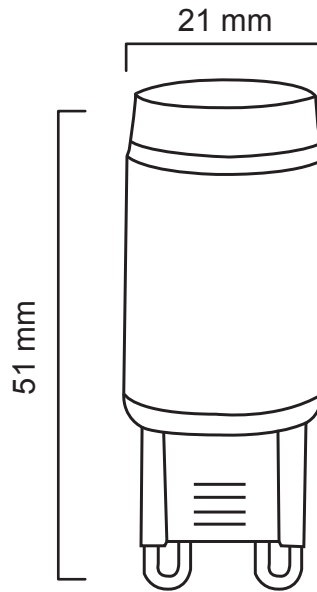

DECORATIVE: G9 LED Light Bulb

PRODUCT INFORMATION

GENERAL INFORMATION

Item #	PLYC1933
Base Type	G9 pin
Bulb Shape	G9
Avg Life (hours)	15,000
Dimmable	No
Weight	14.5 grams
Voltage	120V
Energy Star Certified	No

TECHNICAL CHARACTERISTICS

Color Designation	Bright White
Correlated Color Temperature	3000 K
Rated Luminous Flux (lm)	300
Wattage	3.5w
Replaces	35
Luminous Efficiency	86 Lm/W
CRI	>80
Beam Angle	180°
Colour Consistency	7 steps
Line Frequency	5-60Hz
LLMF	70%