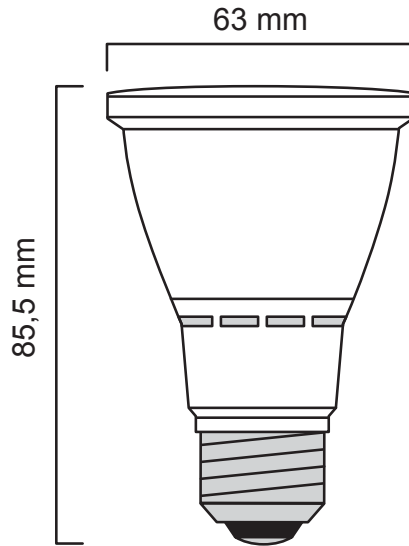

PAR LAMPS: PAR20 LED Light Bulb

PRODUCT INFORMATION

GENERAL INFORMATION

Item #	PLYC3123
Base Type	E26
Bulb Shape	PAR20
Avg Life (hours)	25,000
Dimmable	Yes
Weight	92 grams
Voltage	120V
Energy Star Certified	Yes

Luminus LED PAR20 light bulbs are dimmable lamps that produce a narrow soft edged and precise beam of light. These Energy Star certified bulbs produce a 40° beam of bright white light (flood).

Luminus LED PAR20 bulbs are ideal for both indoor and outdoor settings, producing an intense and focused beam of light to highlight a very specific feature.

TECHNICAL CHARACTERISTICS

Color Designation	Bright White
Correlated Color Temperature	3000 K
Rated Luminous Flux (lm)	500
Wattage	7w
Replaces	50
Luminous Efficiency	71 Lm/W
CRI	>80
Beam Angle	40°
Colour Consistency	7 steps
Line Frequency	5-60Hz
LLMF	70%