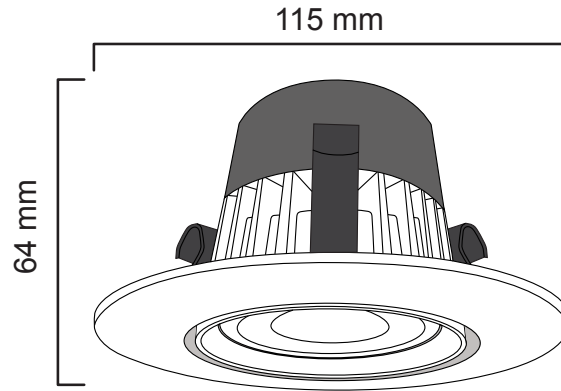

# RETROFITS: 3" - 3.75" LED Light

### GENERAL INFORMATION

Item #	PPR403
Base Type	E26/GU10
Bulb Shape	XXXXXX
Avg Life (hours)	40,000
Dimmable	Yes
Weight	162 grams
Voltage	120V
Energy Star Certified	Yes

The Luminus 3" – 3.75" LED retrofit kit is a dimmable solution for general lighting needs and is very effective for highlighting larger surfaces and areas. These Energy Star certified bulbs are available in a warm bright color (3000K) and is ideal for both indoor and outdoor fixtures, replacing a 50 watt PAR20 bulb or a 50 watt GU10.

This kit comes with adapters that fit, both E26 and GU10 sockets and a pre-mounted trim that installs easily into existing 7.62 cm – 8.89 cm (3"– 3.75") recessed housings, leaving you with brand new white trim and a considerably more energy efficient home.

### TECHNICAL CHARACTERISTICS

Color Designation	Bright White
Correlated Color Temperature	3000 K
Rated Luminous Flux (lm)	650
Wattage	9w
Replaces	65
Luminous Efficiency	72 Lm/W
CRI	>80
Beam Angle	40°
Colour Consistency	7 steps
Line Frequency	5-60Hz
LLMF	70%