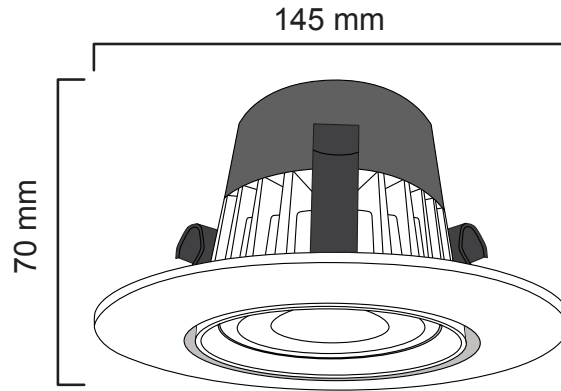

RETROFITS: 4" - 4.75" LED Light

PRODUCT INFORMATION

GENERAL INFORMATION

Item #	PPR503
Base Type	E26/GU10
Bulb Shape	XXXXXX
Avg Life (hours)	40,000
Dimmable	Yes
Weight	253 grams
Voltage	120V
Energy Star Certified	Yes

The Luminus 4" – 4.75" LED retrofit kit is a dimmable solution for general lighting needs and is very effective for highlighting larger surfaces and areas.

These Energy Star certified bulbs are available in a warm bright color (3000K) and is ideal for both indoor and outdoor fixtures, replacing a 65 watt BR30 bulb or a 75 watt PAR30 bulb.

This kit comes with adapters that fit E26 sockets and a pre-mounted trim that installs easily into existing 10.16 cm – 12.07 cm (4"– 4.75") recessed housings, leaving you with brand new white trim and a considerably more energy efficient home.

TECHNICAL CHARACTERISTICS

Color Designation	Bright White
Correlated Color Temperature	3000 K
Rated Luminous Flux (lm)	800
Wattage	13w
Replaces	75
Luminous Efficiency	62 Lm/W
CRI	>80
Beam Angle	40°
Colour Consistency	7 steps
Line Frequency	5-60Hz
LLMF	70%