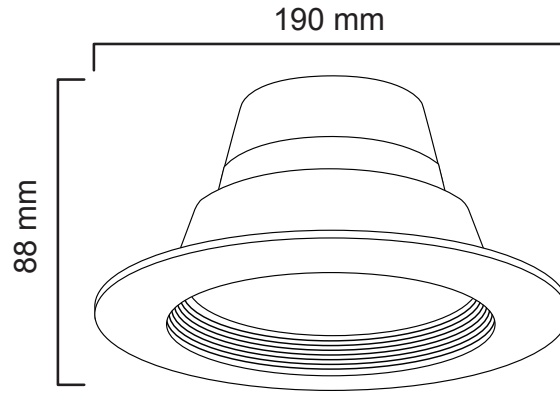

# RETROFITS: 5" - 6" LED Light

This kit comes with adapters that fit E26 sockets and a pre-mounted trim that installs easily into existing 12.7 cm – 15.24 cm (5"– 6") recessed housings, leaving you with brand new white trim and a considerably more energy efficient home.