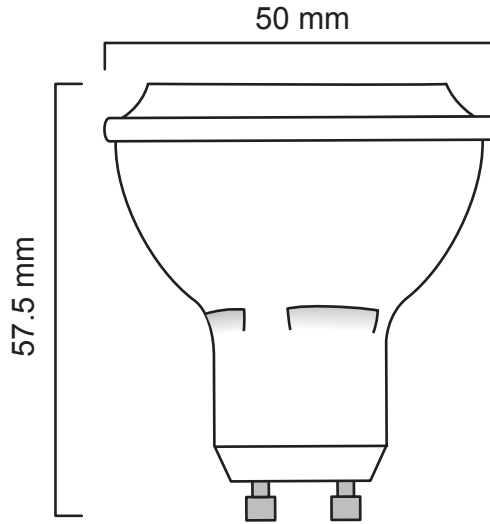

SPOTLIGHTS: GU10 LED Light Bulb

PRODUCT INFORMATION

GENERAL INFORMATION

Item #	PLYC2113
Base Type	GU10
Bulb Shape	GU10
Avg Life (hours)	25,000
Dimmable	Yes
Weight	55 grams
Voltage	120V
Energy Star Certified	Yes

Luminus LED GU10 light bulbs are spotlight bulbs that produce a soft edged and precise beam of light. These dimmable Energy Star certified bulbs have a 38° beam angle and produces a bright white light (3000K).

Luminus LED GU10 bulbs are typically used in track and recessed lighting fixtures and are the perfect replacement solution for 50 watt halogen bulbs.

TECHNICAL CHARACTERISTICS

Color Designation	Bright White
Correlated Color Temperature	3000 K
Rated Luminous Flux (lm)	380
Wattage	6w
Replaces	50
Luminous Efficiency	63 Lm/W
CRI	>80
Beam Angle	38°
Colour Consistency	7 steps
Line Frequency	5-60Hz
LLMF	70%