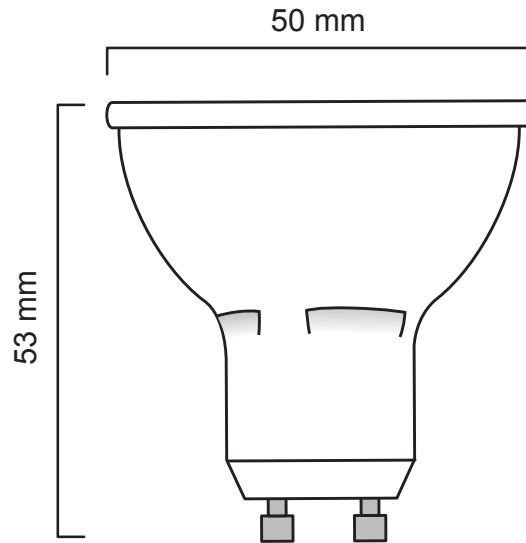

SPOTLIGHTS: GU10 LED Light Bulb

PRODUCT INFORMATION

GENERAL INFORMATION

Item #	PLYC2213
Base Type	GU10
Bulb Shape	GU10
Avg Life (hours)	25,000
Dimmable	Yes
Weight	60 grams
Voltage	120V
Energy Star Certified	Yes

Luminus LED GU10 light bulbs are spotlight bulbs that produce a soft edged and precise beam of light. These dimmable Energy Star certified bulbs have a 38° beam angle and produces a cool daylight-like colored light (5000K).

Luminus LED GU10 bulbs are typically used in track and recessed lighting fixtures and are the perfect replacement solution for 60 watt halogen bulbs.

TECHNICAL CHARACTERISTICS

Color Designation	Bright White
Correlated Color Temperature	3000 K
Rated Luminous Flux (lm)	500
Wattage	7w
Replaces	60
Luminous Efficiency	71 Lm/W
CRI	>80
Beam Angle	38°
Colour Consistency	7 steps
Line Frequency	5-60Hz
LLMF	70%